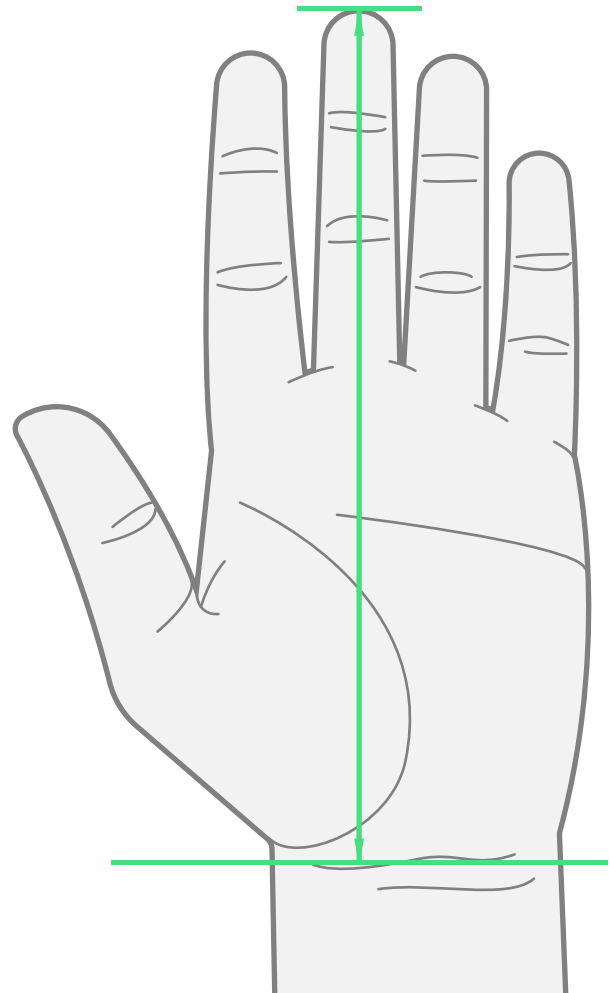

Measurements:

(A) Center of Middle Finger Knuckle to Middle Fingertip.

(B) Distal Wrist Crease to Middle Fingertip.

	XXS	XS	S	M	L	XL	XXL
Middle Finger Length^A	6-8 cm	8-9 cm	9-10 cm	9-10 cm	10-11 cm	11-12 cm	12-14 cm
	2 ³ / ₈ -3 ³ / ₈ in	3 ¹ / ₈ -3 ¹ / ₂ in	3 ¹ / ₂ -4 in	3 ¹ / ₂ -4 in	4-4 ³ / ₈ in	4 ³ / ₈ -4 ³ / ₄ in	4 ³ / ₄ -5 ¹ / ₂ in
Hand Length^B	14-16 cm	16-17 cm	17-18 cm	18-19 cm	19-20 cm	20-21 cm	21-23 cm
	5 ¹ / ₂ -6 ¹ / ₄ in	6 ¹ / ₄ -6 ³ / ₄ in	6 ³ / ₄ -7 ¹ / ₈ in	7 ¹ / ₈ -7 ¹ / ₂ in	7 ¹ / ₂ -7 ⁷ / ₈ in	7 ⁷ / ₈ -8 ¹ / ₄ in	8 ¹ / ₄ -9 in
	Included with Quantum Metagloves*						

* One of each size (XS, S, M, L, XL) is included with every pair of Quantum Metagloves.
 Sizes XXS and XXL can be purchased in the MANUS webshop (manus-meta.com/buy-now)