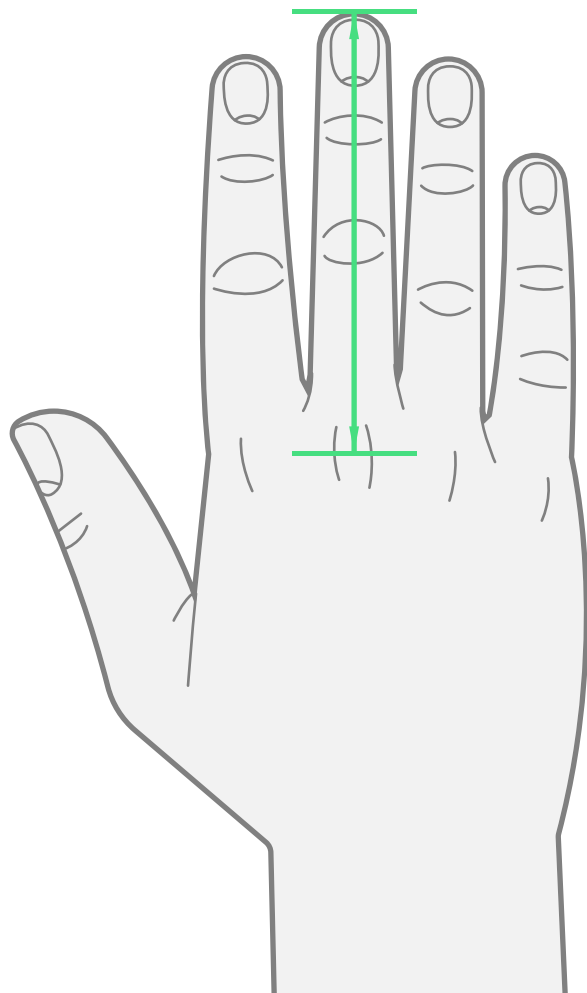

Measurements:

(A) Center of Middle Finger Knuckle to Middle Fingertip.

(B) Distal Wrist Crease to Middle Fingertip.

	XXS	XS	S	M	L	XL	XXL
Middle Finger Length^A	6-8 cm	8-9 cm	9-10 cm	9-10 cm	10-11 cm	11-12 cm	12-14 cm
	2 ³ / ₈ -3 ³ / ₈ in	3 ¹ / ₈ -3 ¹ / ₂ in	3 ¹ / ₂ -4 in	3 ¹ / ₂ -4 in	4-4 ³ / ₈ in	4 ³ / ₈ -4 ³ / ₄ in	4 ³ / ₄ -5 ¹ / ₂ in
Hand Length^B	14-16 cm	16-17 cm	17-18 cm	18-19 cm	19-20 cm	20-21 cm	21-23 cm
	5 ¹ / ₂ -6 ¹ / ₄ in	6 ¹ / ₄ -6 ³ / ₄ in	6 ³ / ₄ -7 ¹ / ₈ in	7 ¹ / ₈ -7 ¹ / ₂ in	7 ¹ / ₂ -7 ⁷ / ₈ in	7 ⁷ / ₈ -8 ¹ / ₄ in	8 ¹ / ₄ -9 in
	Included with Quantum Metagloves*						

* One of each size (XS, S, M, L, XL) is included with every pair of Quantum Metagloves.
 Sizes XXS and XXL can be purchased in the MANUS webshop (manus-meta.com/buy-now)